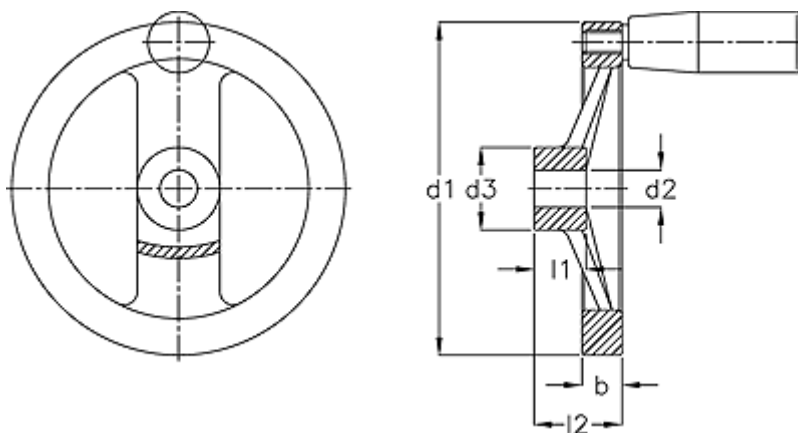

Data Sheet

Article number: 201281334

Description: E+G Handwheel
GN 322-200-K20-R

Measures

b	= 20.5
d1	= 200
d2 H7	= 20
d3	= 42
Handle	= 25
l1	= 24
l2	= 45